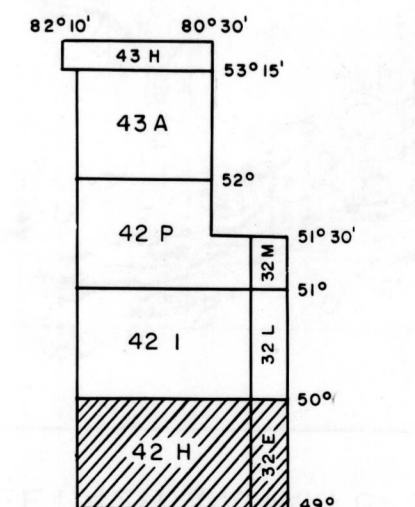

AIRBORNE MAGNETIC SURVEY,
MAY 1963 TO APRIL 1964 BY
SPARTAN AIR SERVICES LTD.
OTTAWA, ONTARIO

This document was produced
by scanning the original publication.
Ce document est le produit d'une
numérisation par balayage
de la publication originale.