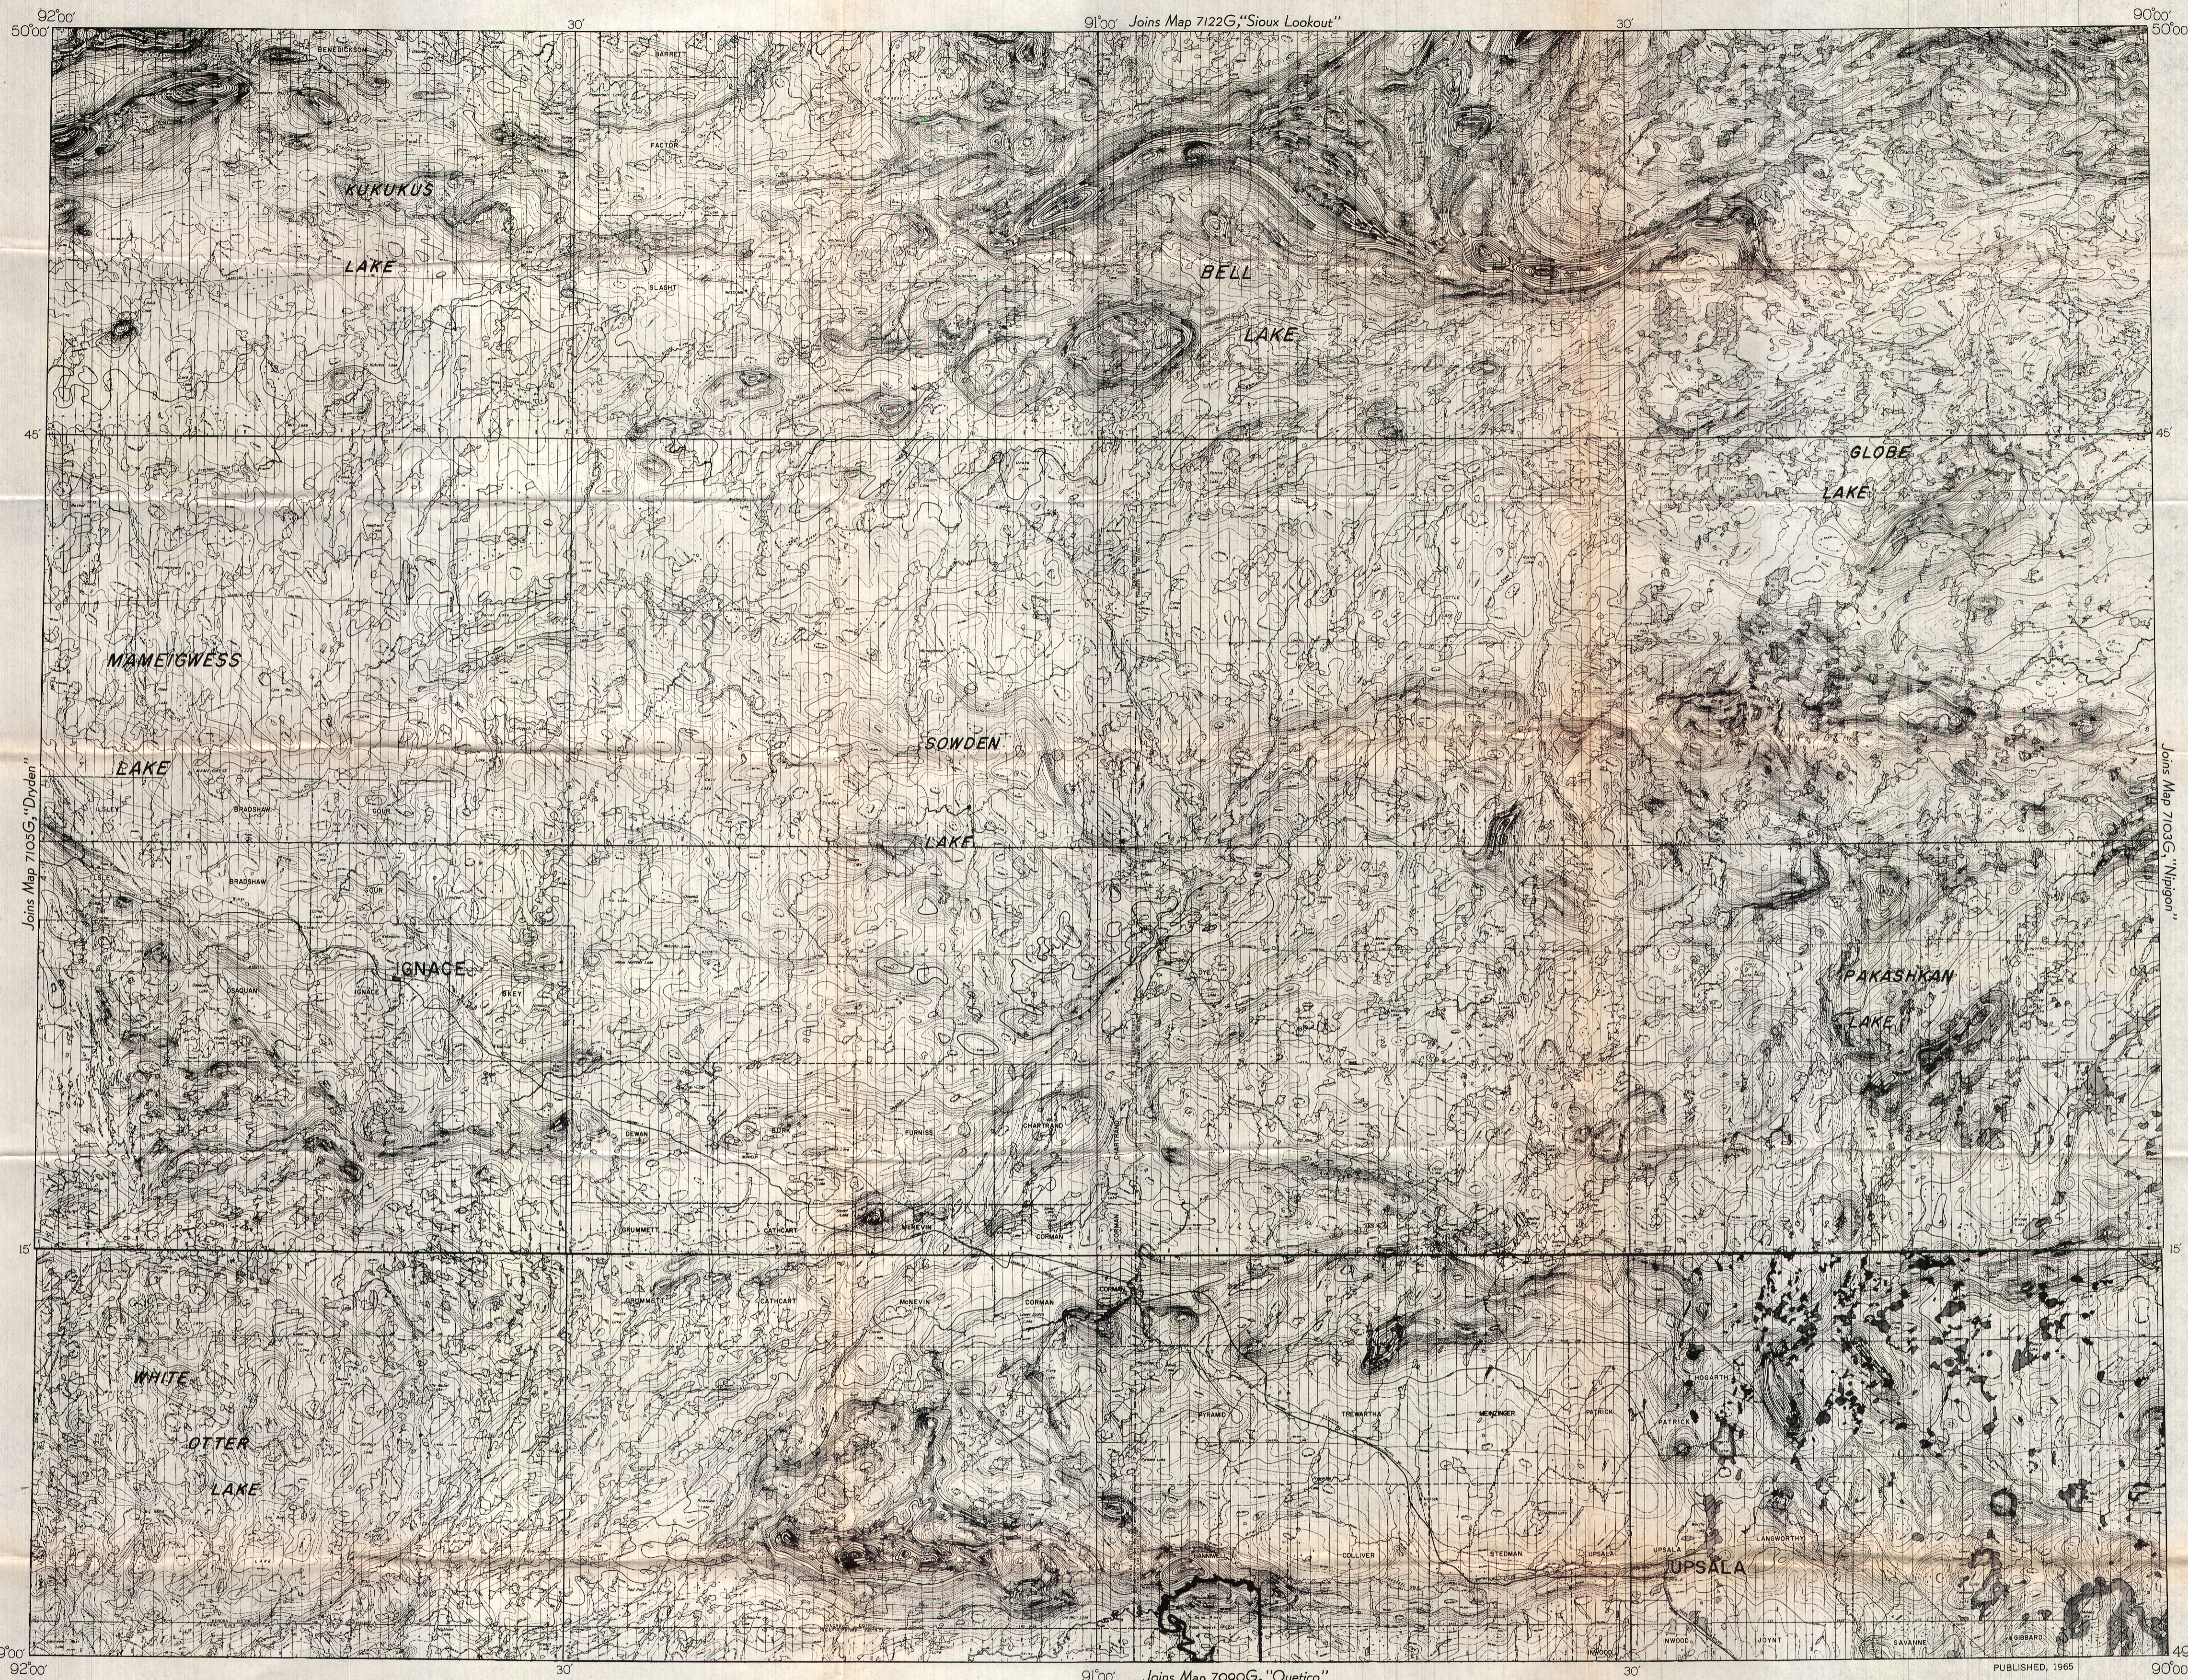

7104G

52G

AEROMAGNETIC SERIES

PROVINCE OF ONTARIO
DEPARTMENT OF MINES

DEPARTMENT OF MINES AND TECHNICAL SURVEYS
GEOLOGICAL SURVEY OF CANADA

MAP 7104G
IGNACE
ONTARIO

Scale 1:250 000 Échelle

Airborne Magnetic Survey 1961 by Spartan Air Services Ltd.,
mean terrain clearance 1000 feet
No correction has been made for regional variation

GEOPHYSICS PAPER 7104
IGNACE
ONTARIO
SHEET 52G