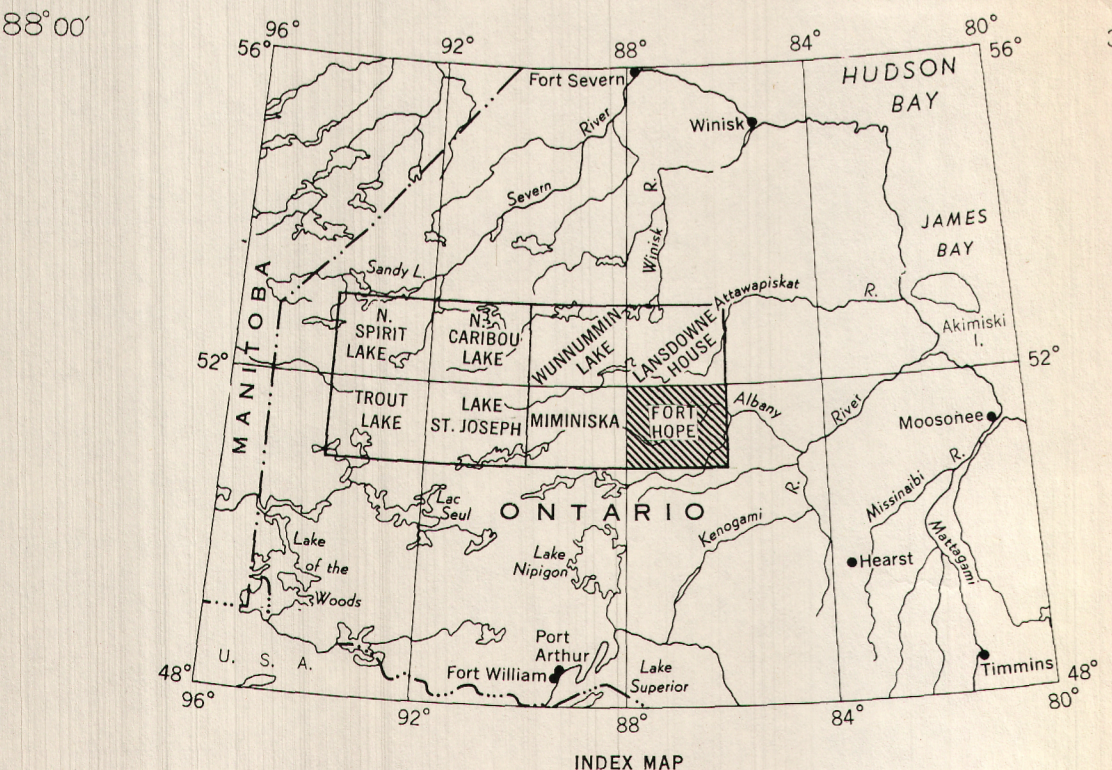

INDEX MAP

MAP 7008G
FORT HOPE
ONTARIO

Scale 1:250 000 - Échelle 1/250 000

GEOPHYSICS PAPER 7008G
FORT HOPE
ONTARIO
SHEET 42M

PUBLISHED, 1963