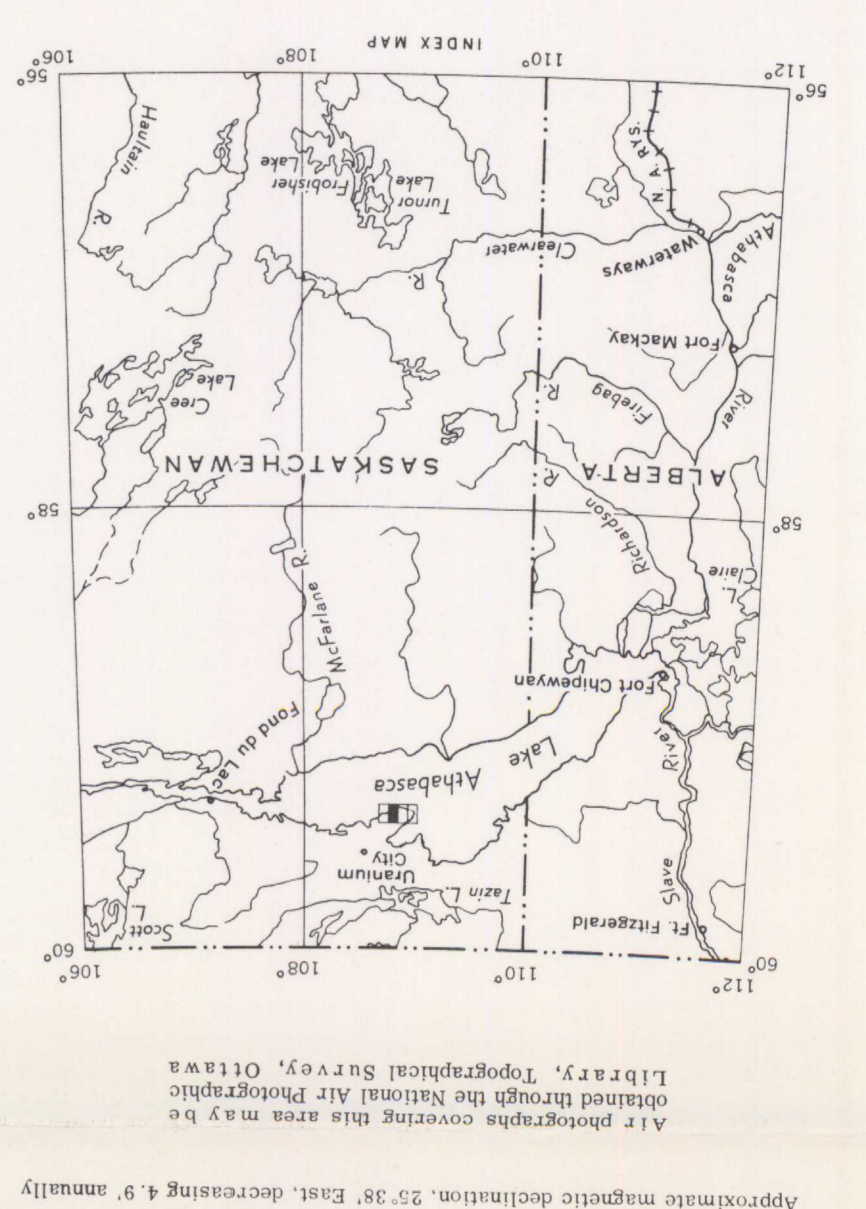

SASKATCHEWAN
SHEET 3
MILLIKEN LAKE
GEOLOGY
MAP 10-1962

MAP 10-1962
MILLIKEN LAKE
SASKATCHEWAN
SHEET 3