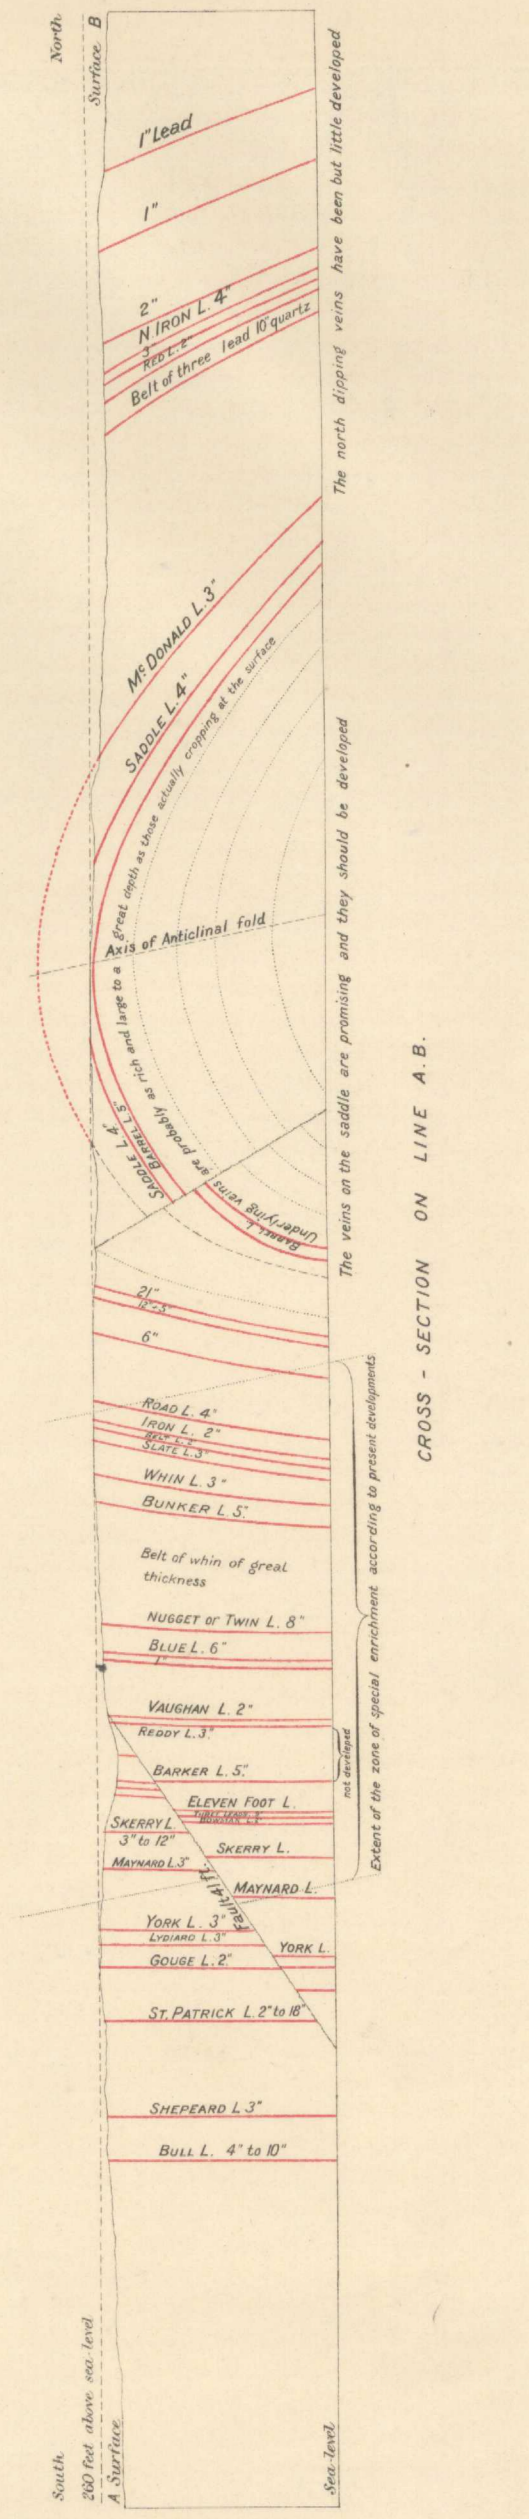

No. 740
Price 10 cts.