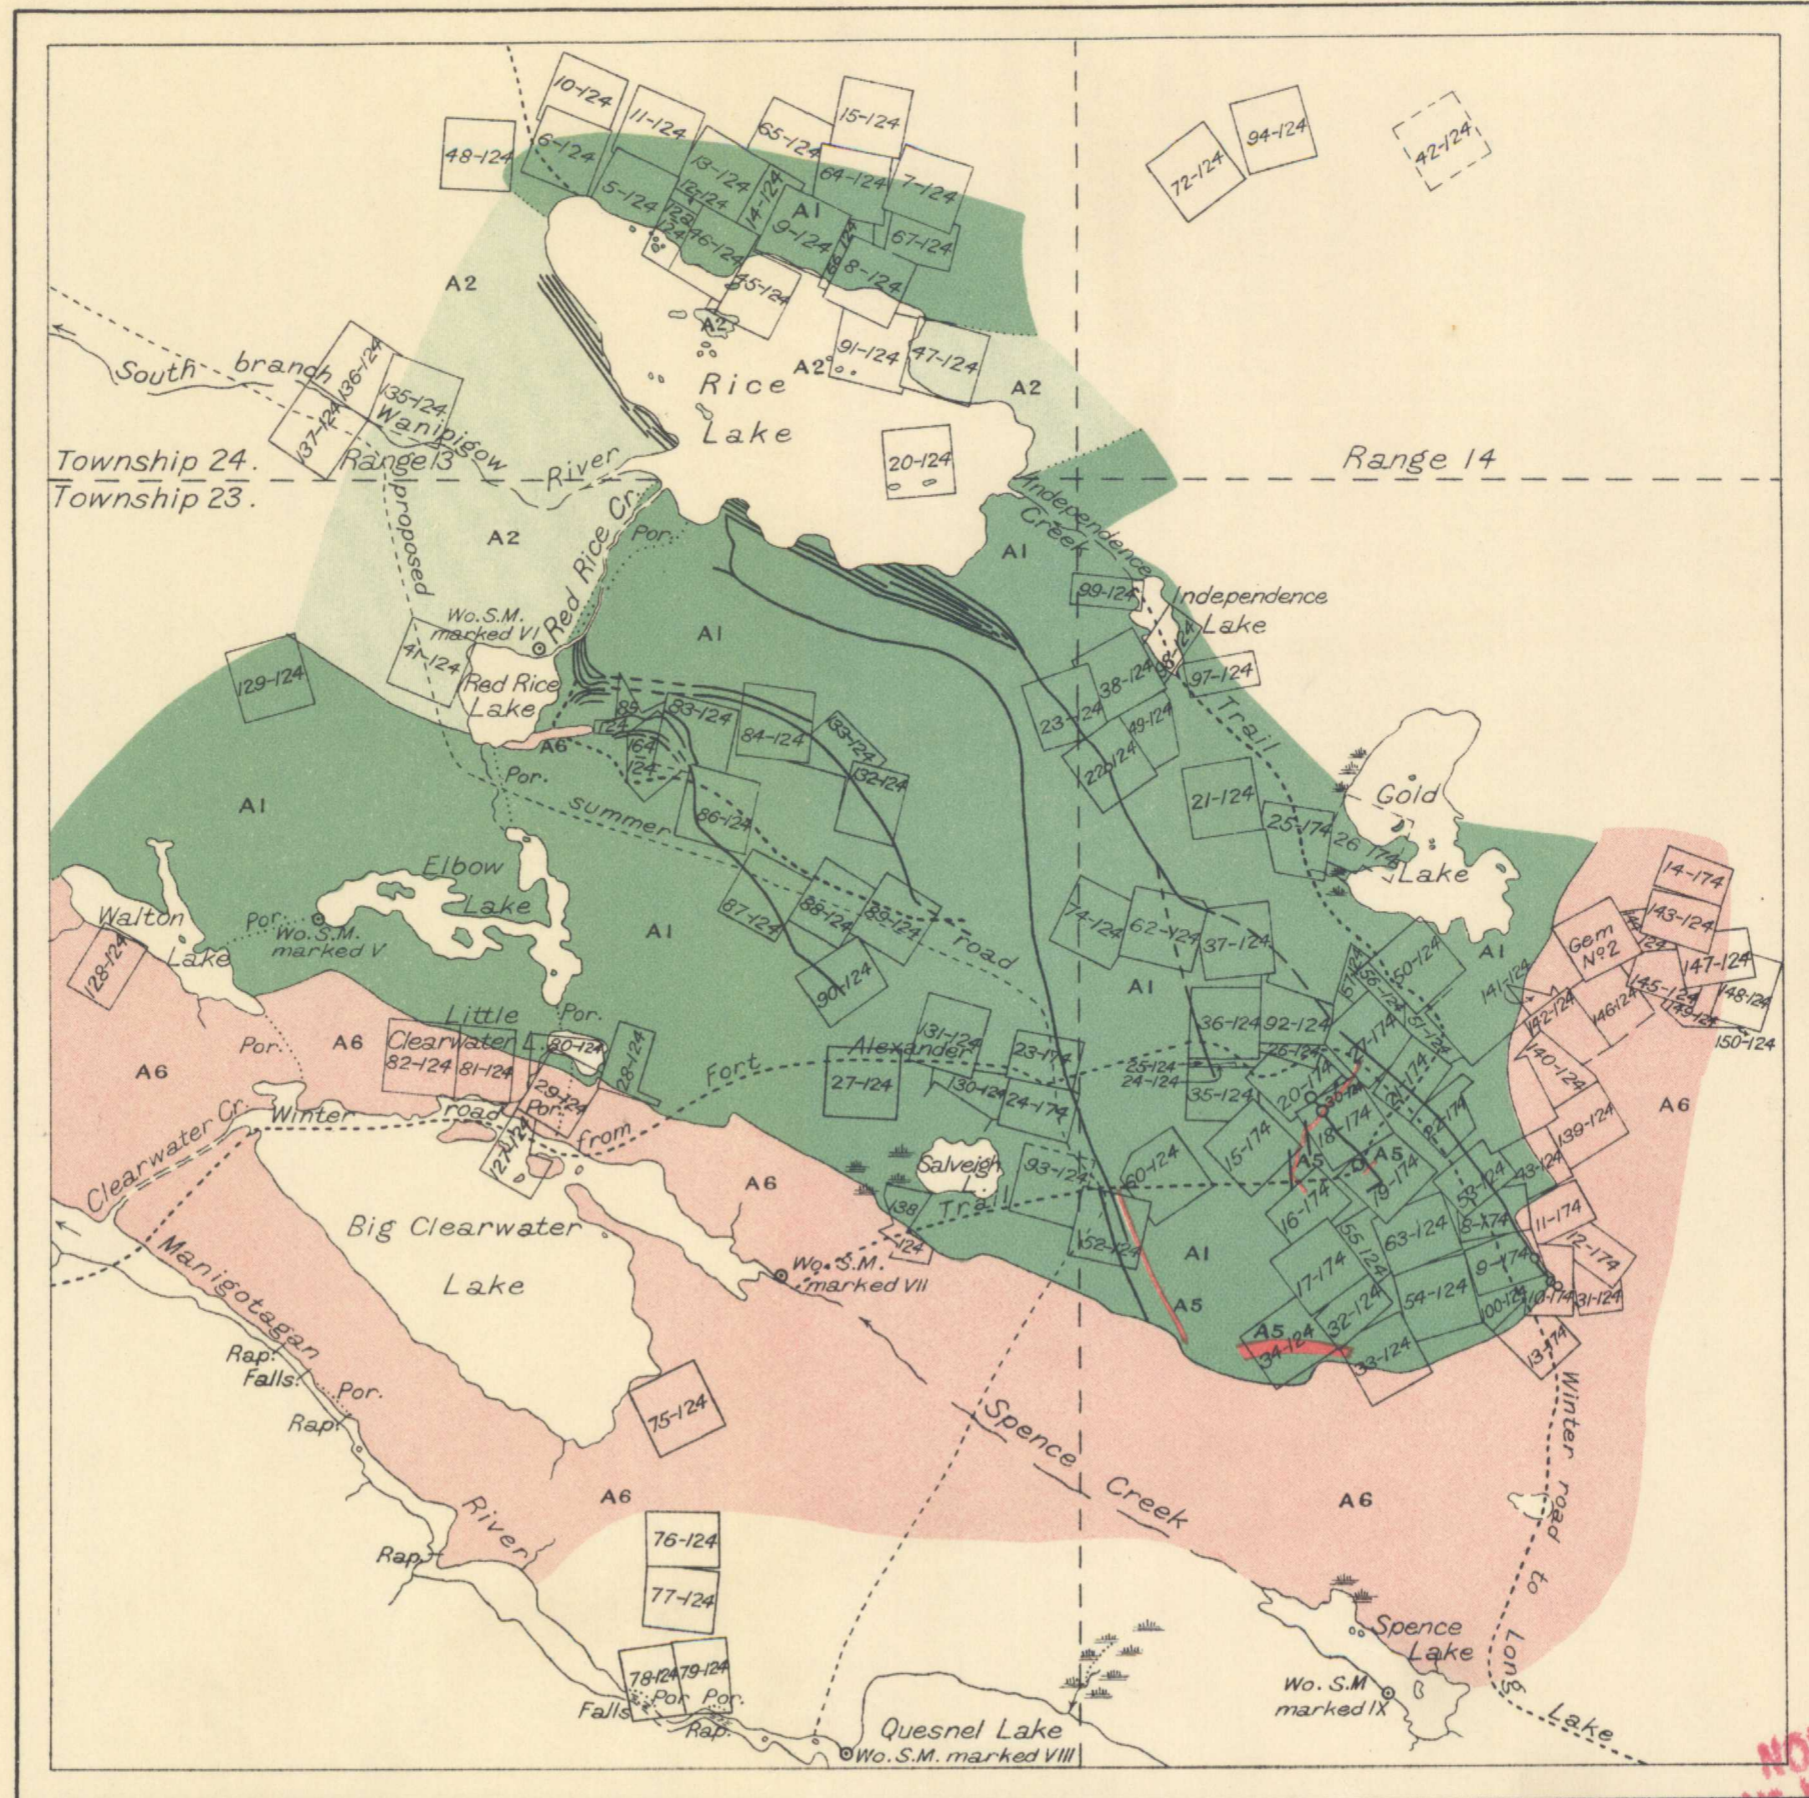

Lot	Gr.	Name of claim	Lot	Gr.	Name of claim
5	124	Gabrielle	82	124	Crescent
6	"	Cartwright	83	"	Wolf
7	"	Goldfield	84	"	Fisher
8	"	Emma	85	"	Wolf Fl.
9	"	Scarabe	86	"	Yankee Girl
10	"	West Scarabe	87	"	Golden Rocket
11	"	Annex	88	"	Sandstorm
12	"	North 200' of Ross Fl.	89	"	Gold Pick
12a	"	Ross Fractional	90	"	Snowstorm No.2
13	"	DeLuxe	91	"	Big Rice Lake No.1
14	"	Mite Fractional	92	"	Johanna
15	"	Jumping Cat	93	"	Eagle
20	"	Combine	94	"	Sultan
21	"	Odellias	97	"	Lady Jessie
22	"	Ranger	98	"	Lady Helen
23	"	Golden Rod	99	"	Lady May
24	"	Josephine Fl.	100	"	Moose Fl.
25	"	Olive Fractional	127	"	Procter
26	"	Pan Fractional No.2	128	"	Lexie
27	"	Old Baldy	129	"	Gilbert
28	"	Black Fox	130	"	Arkley Fl.
29	"	Glenroy	131	"	Paystreak
30	"	Pan Fractional	132	"	Gold Dollar
31	"	Bull Moose	133	"	Martin
32	"	Morning	135	"	Cypress
33	"	Hudson	136	"	Lenora
34	"	New York	137	"	Runa
35	"	Mildred	138	"	Reno
36	"	Josephine	139	"	Monarch
37	"	Black Bess	140	"	Washington
38	"	Rex	141	"	
41	"	Alice	142	"	Commonwealth Fl.
42	"	Saxton	143	"	September Morn
43	"	Moneta	144	"	Canada
45	"	Island Fractional	145	"	Casey No.1
46	"	San Antonio	146	"	Ottawa
47	"	Rachel	147	"	Bruce
48	"	Augustina	148	"	Bruce No.2
49	"	Thistle	149	"	Bruce Fl.
50	"	Brooklyn	150	"	Mina
51	"	Curtiss Fractional	164	"	Spruce
52	"	Lucky Strike	8	174	Saxton
53	"	Golden Vein	9	"	Bluebell
54	"	Bella	10	"	Moose
55	"	Gold Seal Fractional	11	"	Sunbeam
56	"	Brooklyn Fractional	12	"	Moose Horn
57	"	J.N. & D. Fractional	13	"	Surprise
60	"	Little Jack Fl.	14	"	Gold Plate
62	"	Snowstorm	15	"	Columbia
63	"	Randall	16	"	Chackawana Fl.
64	"	Gold Cup	17	"	Kootenay
65	"	Gold Cup No.2 Fl.	18	"	Gold Pan
66	"	Big 4 Fractional	19	"	Gold Seal
67	"	Gladonna Fl.	20	"	Gold Pan Fractional
72	"	Gold Dyke	21	"	Roland
74	"	Telena	22	"	Sunlight
75	"	Palm Beach	23	"	Pilot
76	"	Townsite No.1	24	"	Jumbo
77	"	Townsite No.2	25	"	Chicamon
78	"	Townsite No.3	26	"	Contact
79	"	Townsite No.4	27	"	Nevada
80	"		-	"	Gem No.2
81	"	Talisman	-	"	

Legend

- A6 Later granite
- A5 Diabase dykes
- A2 Tufaceous sediments
- A1 Porphyritic andesites and tuffs, and other lavas

Symbols

- Geological boundary (defined)
- Geological boundary (assumed)
- Fault (defined)
- Fault (approximate)
- Shear zone
- Mine shaft

Geological Survey, Canada. Publication No. 1929
Rice Lake Area (townships 23 and 24, ranges 13 and 14, East of Principal Meridian), Manitoba.
To accompany Report by H.C. Cooke, in Summary Report, Part C, 1921. Geology by H.C. Cooke, 1921

5.1.3
A, Geol.

This map has been produced from a scanned version of the original map
Reproduction par numérisation d'une carte sur papier

NOT TO BE TAKEN FROM LIBRARY
BIBLIOTHÈQUE DE LA MINISTÈRE

1929