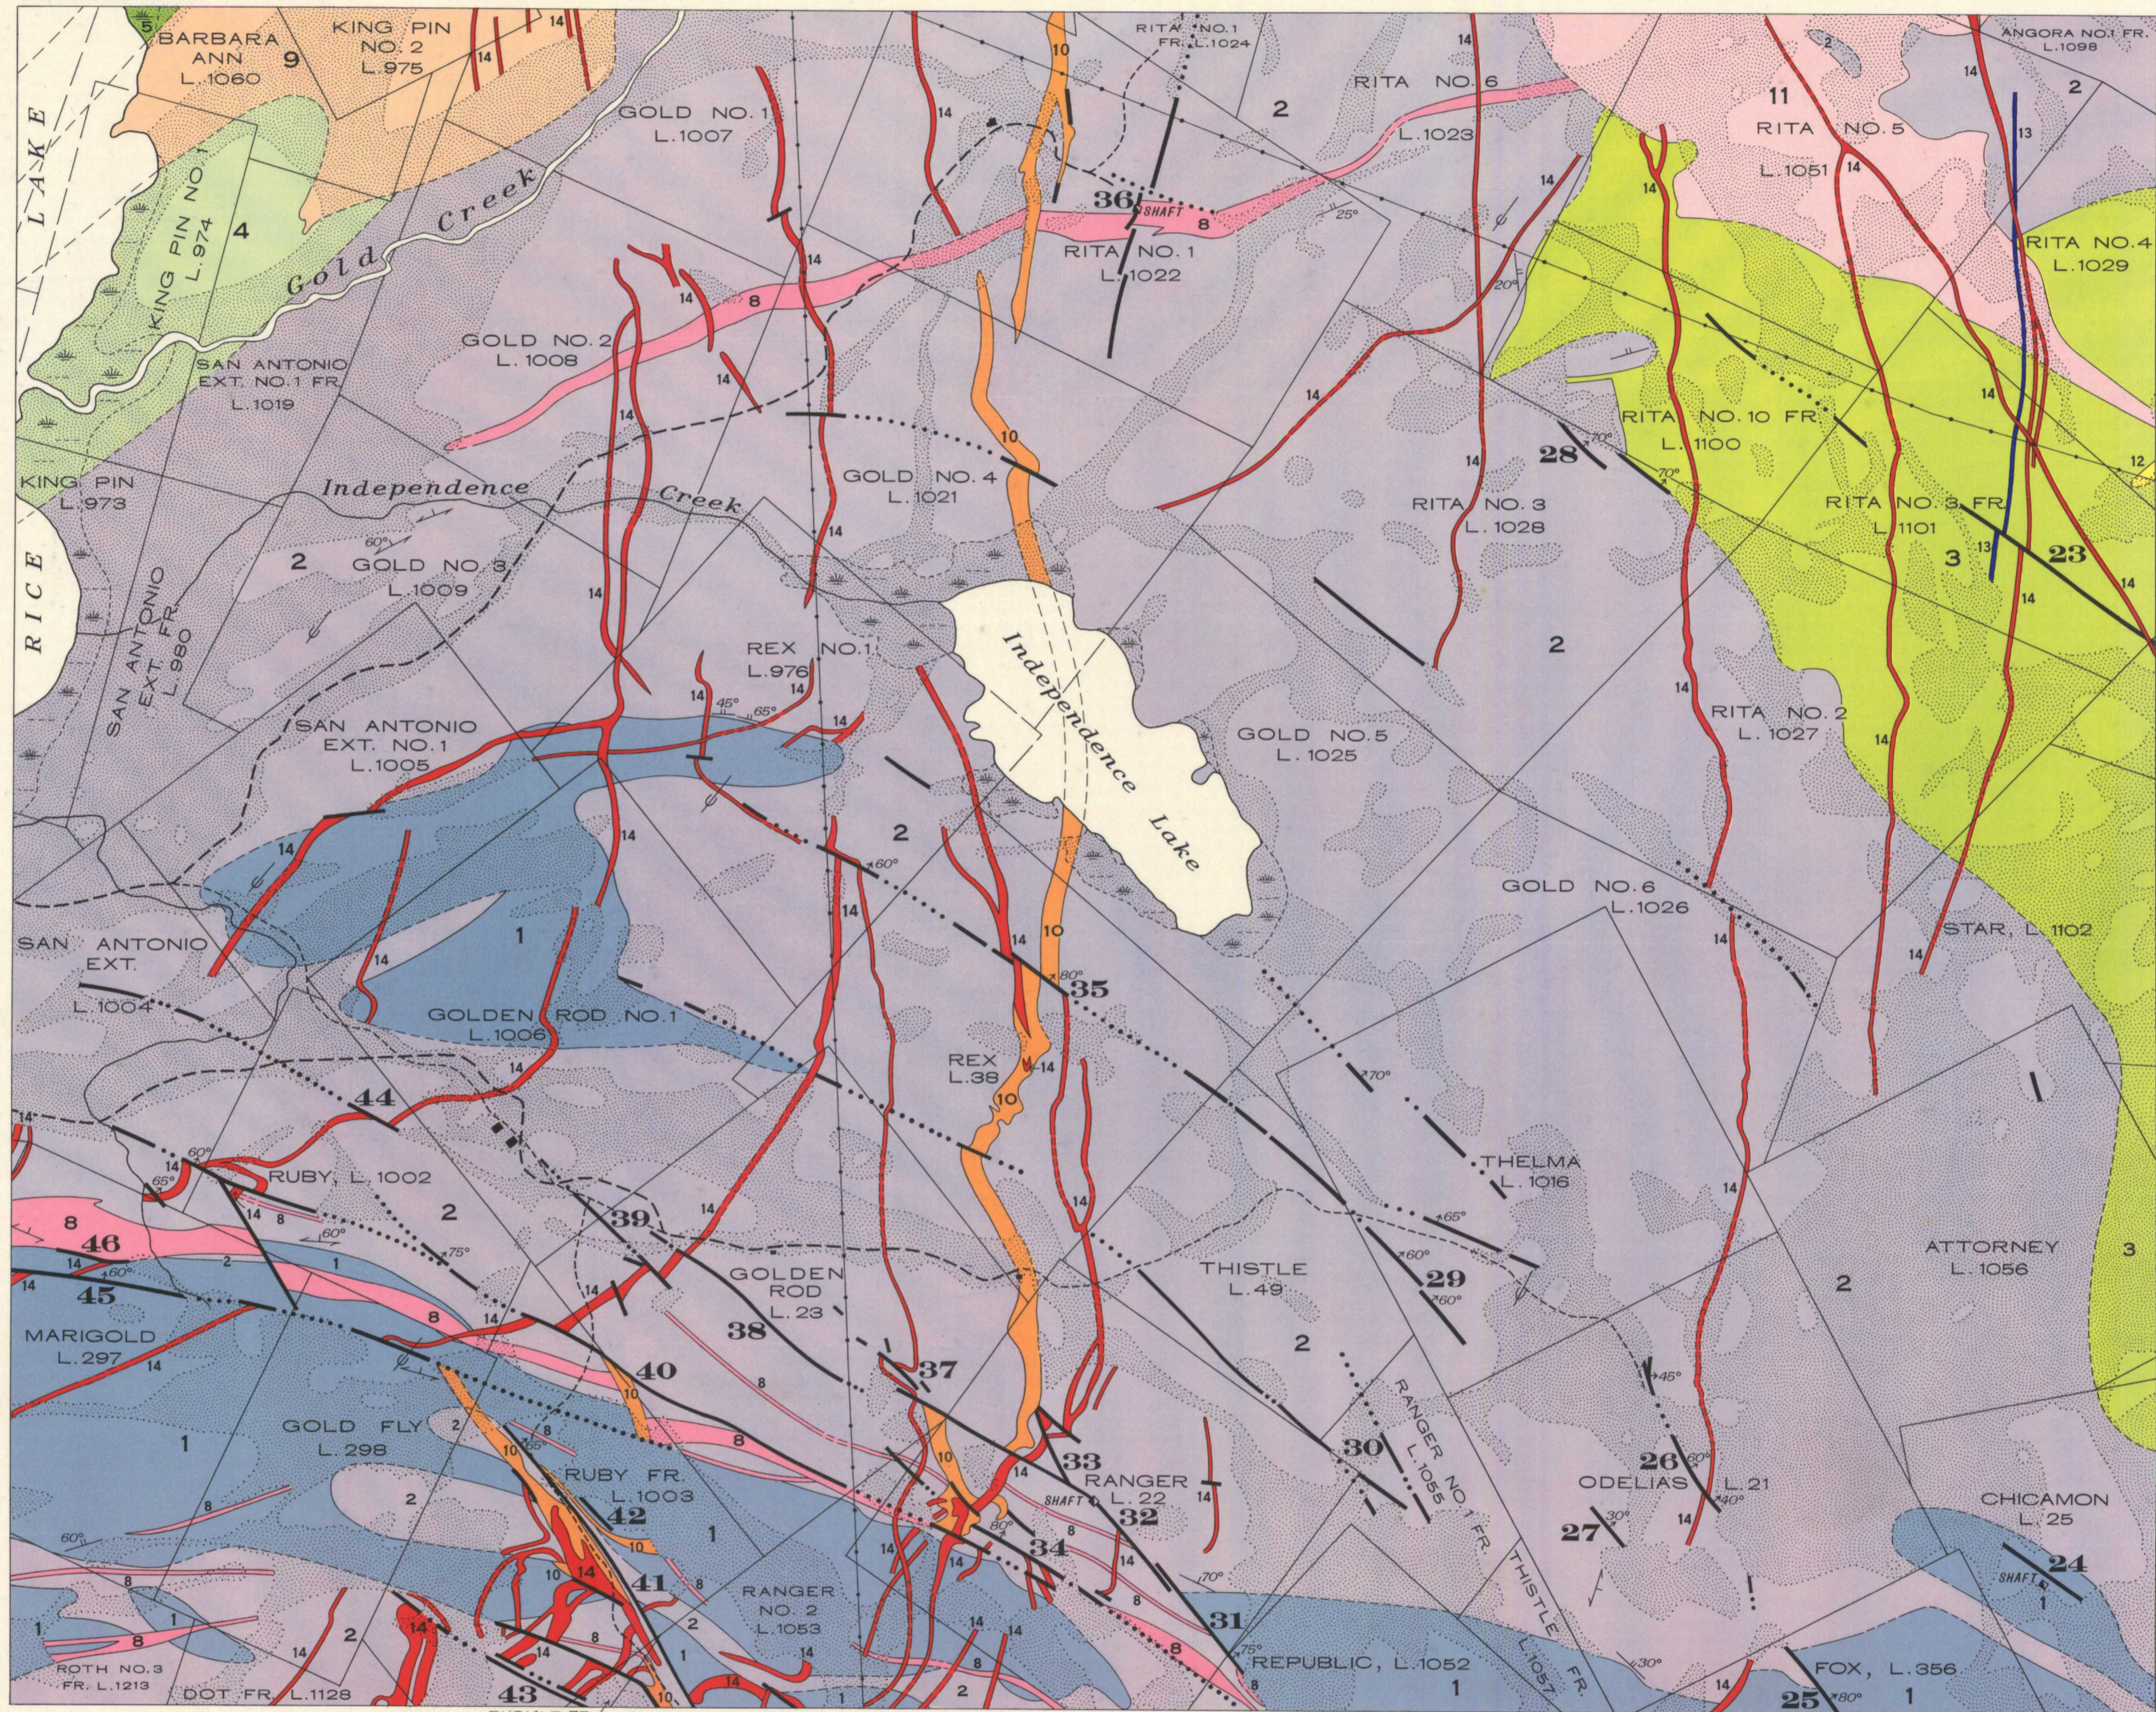

LEGEND

- ARCHEAN (EARLY PRECAMBERIAN)
- 14 Quartz-feldspar porphyry, feldspar porphyry, rhyolite, andesite
 - 13 Lamprophyre
 - 12 Quartz diorite
 - 11 "Quartz-eye granite" (porphyritic quartz diorite)
 - 10 Meta-diabase
 - 9 Meta-gabbro, quartz diorite
 - 8 Porphyritic andesite
 - RICE LAKE SERIES
 - 5 Basalt
 - 4 Tuff, arkose
 - 3 Porphyritic basalt
 - 2 Rhyolite, trachyte, andesite, breccia, iron formation
 - 1 Porphyritic andesite breccia
 - Recent alluvium and glacial drift
 - 23 Quartz veins and shear zones (defined, approximate) (numbered as in index)

- Geological boundary (defined, approximate)
- Dip of quartz vein and shear zone
- Bedding (inclined)
- Bedding (direction of dip known, upper side of bed unknown)
- Schistosity (inclined)
- Glacial striae
- Buildings
- Road not well travelled
- Trail
- Power line
- Marsh and muskeg

Base-map compiled by the Topographical Survey from information supplied by the Manitoba Department of Mines and Natural Resources.
 Geology by C. H. Stockwell, 1936.

INDEX TO QUARTZ VEINS AND SHEAR ZONES

GEOLOGICAL SURVEY

MAP 460 A
 SHEET 3
RICE LAKE-GOLD LAKE AREA
 (IN EIGHT SHEETS)
 MANITOBA

NOT TO BE TAKEN FROM LIBRARY
 NE PAS SORTIR DE LA BIBLIOTHÈQUE

Approximate magnetic declination, 11° East

460A

Map 460A
 Rice Lake-Gold Lake
 Ar. Geol. sh. 3