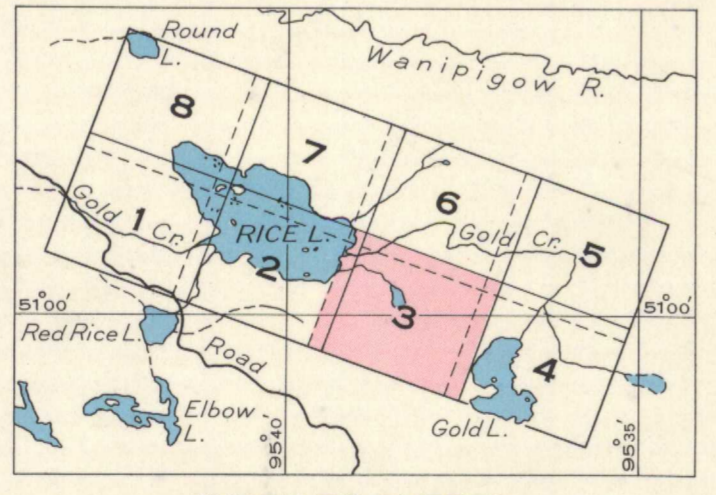

LEGEND

- ARCHEAN (EARLY PRECAMBERIAN)
- 14 Quartz-feldspar porphyry, feldspar porphyry, rhyolite, andesite
 - 13 Lamprophyre
 - 12 Quartz diorite
 - 11 "Quartz-eye granite" (porphyritic quartz diorite)
 - 10 Meta-diabase
 - 9 Meta-gabbro, quartz diorite
 - 8 Porphyritic andesite
 - RICE LAKE SERIES
 - 5 Basalt
 - 4 Tuff, arkose
 - 3 Porphyritic basalt
 - 2 Rhyolite, trachyte, andesite, breccia, iron formation
 - 1 Porphyritic andesite breccia
 - Recent alluvium and glacial drift
 - 23 Quartz veins and shear zones (defined, approximate) (numbered as in index)

- Geological boundary (defined, approximate)
- Dip of quartz vein and shear zone
- Bedding (inclined)
- Bedding (direction of dip known, upper side of bed unknown)
- Schistosity (inclined)
- Glacial striae
- Buildings
- Road not well travelled
- Trail
- Power line
- Marsh and muskeg

Base-map compiled by the Topographical Survey from information supplied by the Manitoba Department of Mines and Natural Resources.
 Geology by C. H. Stockwell, 1936.

INDEX TO QUARTZ VEINS AND SHEAR ZONES

GEOLOGICAL SURVEY

MAP 460 A
 SHEET 3
RICE LAKE-GOLD LAKE AREA
 (IN EIGHT SHEETS)
 MANITOBA

NOT TO BE TAKEN FROM LIBRARY
 NE PAS SORTIR DE LA BIBLIOTHÈQUE

Approximate magnetic declination, 11° East

460A

Map 460A
 Rice Lake-Gold Lake
 Ar. Geol. sh. 3