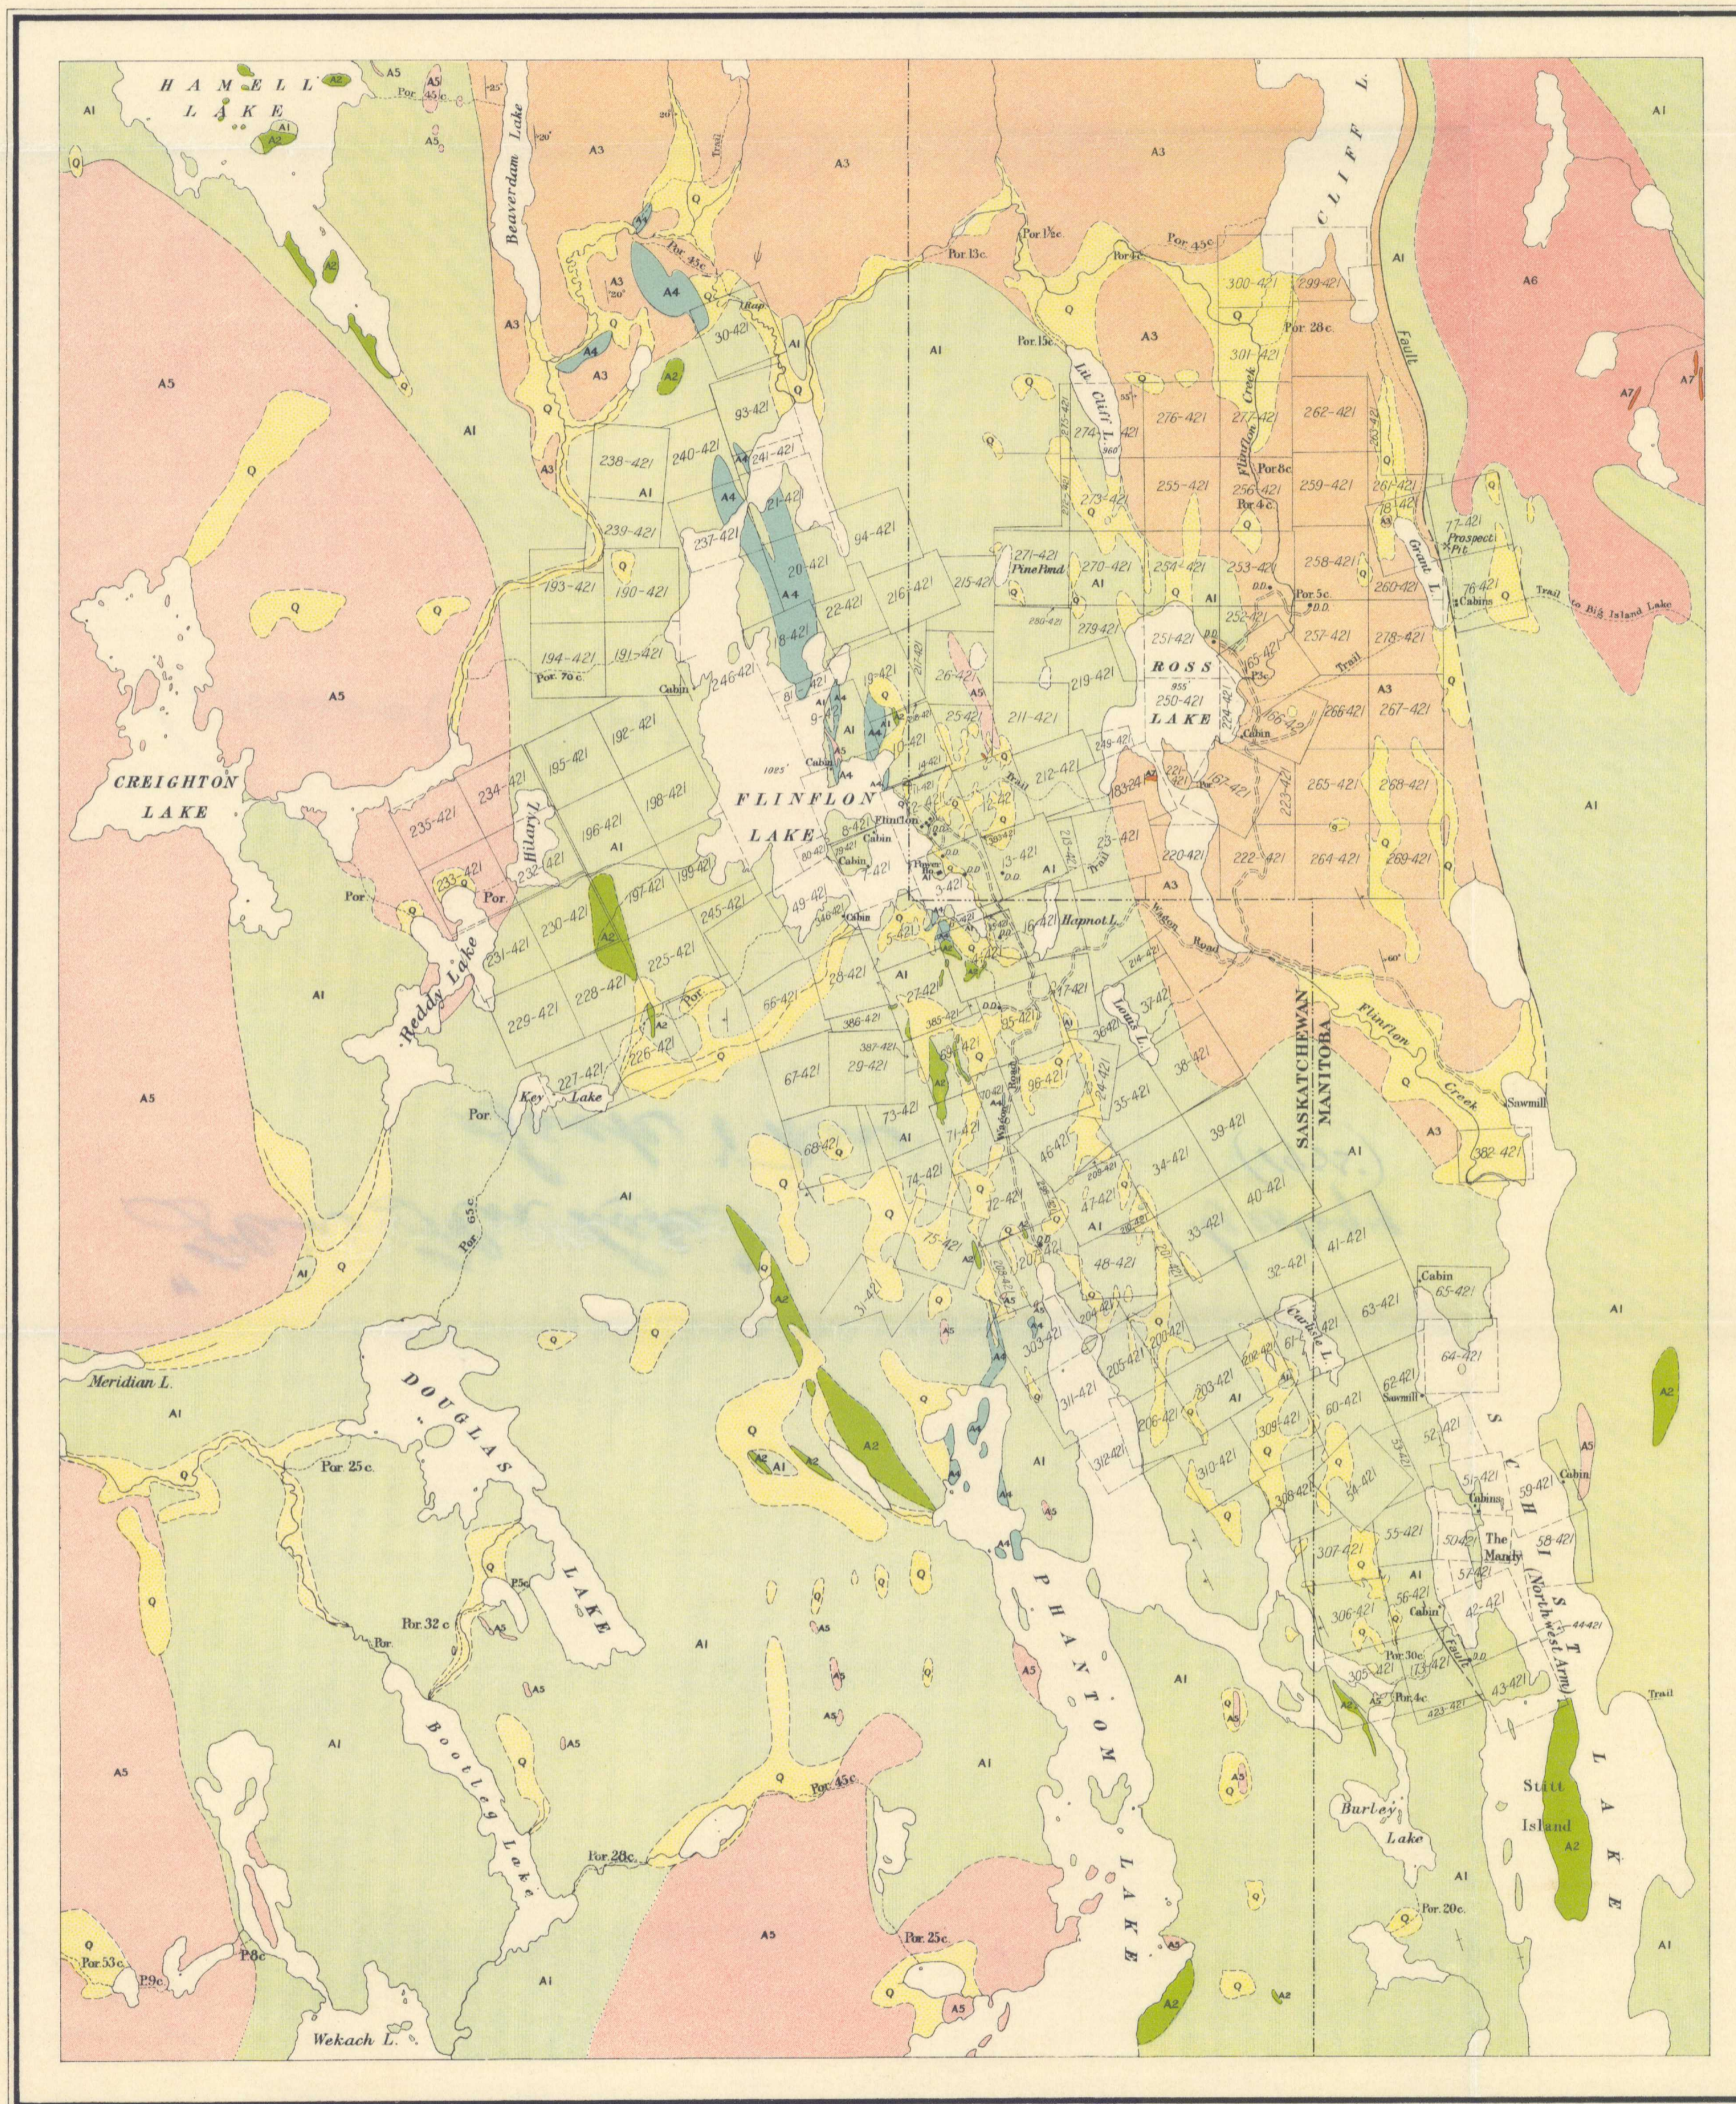

Canada
Department of Mines

HON. CHARLES STEWART, MINISTER; CHARLES CAMSELL, DEPUTY MINISTER.

GEOLOGICAL SURVEY

W. H. COLLINS, DIRECTOR.

Issued 1925

LEGEND

1. **QUATERNARY**
2. **Q**
     Recent alluvium, swamp deposits and glacial drift
   - **A7**
     Basic intrusives
   - **A6**
     Porphyritic granite
   - **A5**
     Granite and related rocks
3. **PRECAMBRIAN**
4. **A4**
     Lampophro, amphibolite, gabbro, peridotite
   - **A3**
     Arkose and conglomerate
5. **Unconformity**
6. **A2**
     Acid volcanics and intrusives
   - **A1**
     Basic volcanics and intrusives

Symbols

- Geological boundary (defined)
- Geological boundary (approximate)
- Geological boundary (assumed)
- Fault (defined)
- Fault (assumed)
- Diamond drill hole
- Dip and strike of rock
- Strike of foliation
- Glacial striae
- Elevations (in feet above sea-level)

Publication No 1994

FLINFLON LAKE AREA
MANITOBA AND SASKATCHEWAN

Scale, 31,680 or 1 Inch to 1/2 Mile

Sources of Information

LIST OF SURVEYED MINERAL CLAIMS.

No. of Claim.	Name.	No. of Claim.	Name.
2 - 421	Unique	199 - 421	Bag Doll
3 - "	Apex	200 - "	Deer
4 - "	Poorless	201 - "	Star Fr.
5 - "	Victoria	202 - "	Manitoba No. 4
6 - "	Surprise Fr.	203 - "	Caribou
7 - "	Nancy	204 - "	Manitoba No. 1
8 - "	Zillarnay	205 - "	Manitoba No. 2
9 - "	Fontaine	206 - "	Manitoba No. 3
10 - "	Extension	207 - "	Rainbow
11 - "	Snowshoe Fr.	208 - "	Lynx Fr.
12 - "	Lakeview	209 - "	Marten
13 - "	Outlook	210 - "	Pipe Fr.
14 - "	Sunshine Fr.	211 - "	Fort Pitt
15 - "	Combination Fr.	212 - "	Holy Smoke
16 - "	Burke	213 - "	Rainbow Fr.
17 - "	Portola	214 - "	Two Bits
18 - "	Manrose	215 - "	Schenley Fr.
19 - "	Eola	216 - "	Amargillis
20 - "	Deer Lodge	217 - "	Craigly Fr.
21 - "	Podunk	218 - "	Grizzly Fr.
22 - "	Del Monte	219 - "	Fortune Teller
23 - "	Hora	220 - "	The Pas No. 28
24 - "	Royal Gazara	221 - "	" " " 27
25 - "	Fin Siam	222 - "	" " " 16
26 - "	La Salle	223 - "	" " " 17
27 - "	Crown	224 - "	" " " 16
28 - "	Climax	225 - "	Victory
29 - "	Lisheard	226 - "	Bee
30 - "	E. M. Junior	227 - "	Steel King
31 - "	Turkey Track	228 - "	Devil's Own
32 - "	Marcasite	229 - "	Don't Care
33 - "	Dolomite	230 - "	Firefly
34 - "	Stannite	231 - "	Damfino
35 - "	Malachite	232 - "	Little Eva
36 - "	Limonite	233 - "	Clara
37 - "	Homatite	234 - "	Boone Hound
38 - "	Azurite	235 - "	Emma
39 - "	Silbite	236 - "	Sky Pilot
40 - "	Calcite	237 - "	Six Bits
41 - "	Magnetite	238 - "	Cold Coin
42 - "	Molyb	239 - "	Four Bits
43 - "	Ryan Fr.	240 - "	Topo Fr.
44 - "	Old Safety	241 - "	Devil Chaser
45 - "	Eagle	242 - "	Darning Needle
46 - "	Elk	243 - "	Fog
47 - "	Pine	244 - "	The Pas No. 26
48 - "	Wachus	245 - "	" " " 25
49 - "	Mandy	246 - "	" " " 18
50 - "	Brutus	247 - "	" " " 19
51 - "	Blende	248 - "	" " " 24
52 - "	Galena	249 - "	" " " 23
53 - "	Forbes	250 - "	" " " 20
54 - "	Cassius 2	251 - "	" " " 11
55 - "	Claudius	252 - "	" " " 10
56 - "	Papoose	253 - "	" " " 9
57 - "	Camrose	254 - "	" " " 5
58 - "	Julius	255 - "	" " " 5
59 - "	Opurite	256 - "	" " " 8
60 - "	Chalcoite	257 - "	" " " 7
61 - "	Pyrite	258 - "	" " " 14
62 - "	Zircon	259 - "	" " " 13
63 - "	Anthony	260 - "	" " " 12
64 - "	Cassius	261 - "	" " " 3
65 - "	Wild Duck	262 - "	" " " 2
66 - "	Rose	263 - "	" " " 1
67 - "	Copper King	264 - "	" " " 31
68 - "	Oro	265 - "	" " " 32
69 - "	Weston	266 - "	" " " 30
70 - "	Mac	267 - "	" " " 33
71 - "	Kerr	268 - "	" " " 29
72 - "	Dunand	269 - "	" " " 34
73 - "	Midnight	270 - "	" " " 22
74 - "	Bisbee	271 - "	" " " 21
75 - "	Maple Leaf	272 - "	" " " 4
76 - "	Beaver	273 - "	" " " 37
77 - "	Waterley	274 - "	" " " 35
78 - "	Triangle Fr.	275 - "	" " " 36
79 - "	Island	276 - "	Raven Fr.
80 - "	Bulldog	277 - "	The Pas No. 39
81 - "	Harris	278 - "	" " " 38
82 - "	Mandy 2	279 - "	" " " 36
83 - "	Zero	280 - "	Manitoba No. 5
84 - "	Ray	281 - "	" " " 13
85 - "	May 2	282 - "	" " " 12
86 - "	Sunshine 3	283 - "	" " " 11
87 - "	Bear Cat	284 - "	" " " 10
88 - "	Hebron	285 - "	" " " 9
89 - "	War Baby	286 - "	" " " 8
90 - "	Alladin Sr.	287 - "	" " " 6
91 - "	Alladin Jr.	288 - "	" " " 7
92 - "	Chicago	289 - "	Bill Fr.
93 - "	Jane	290 - "	Chalet
94 - "	Bulldozer	291 - "	Fox Fr.
95 - "	Blackbird	292 - "	Tiny Fr.
96 - "	August Wil	293 - "	Zero Fr.
97 - "	Cocktail	294 - "	Hora Junior Fr.
98 - "	New Baby	295 - "	Hawatha Fr.
99 - "		296 - "	Ethel Fr.

NOT TO BE TAKEN FROM LIBRARY
NE PAS SORTIR DE LA BIBLIOTHEQUE

1994