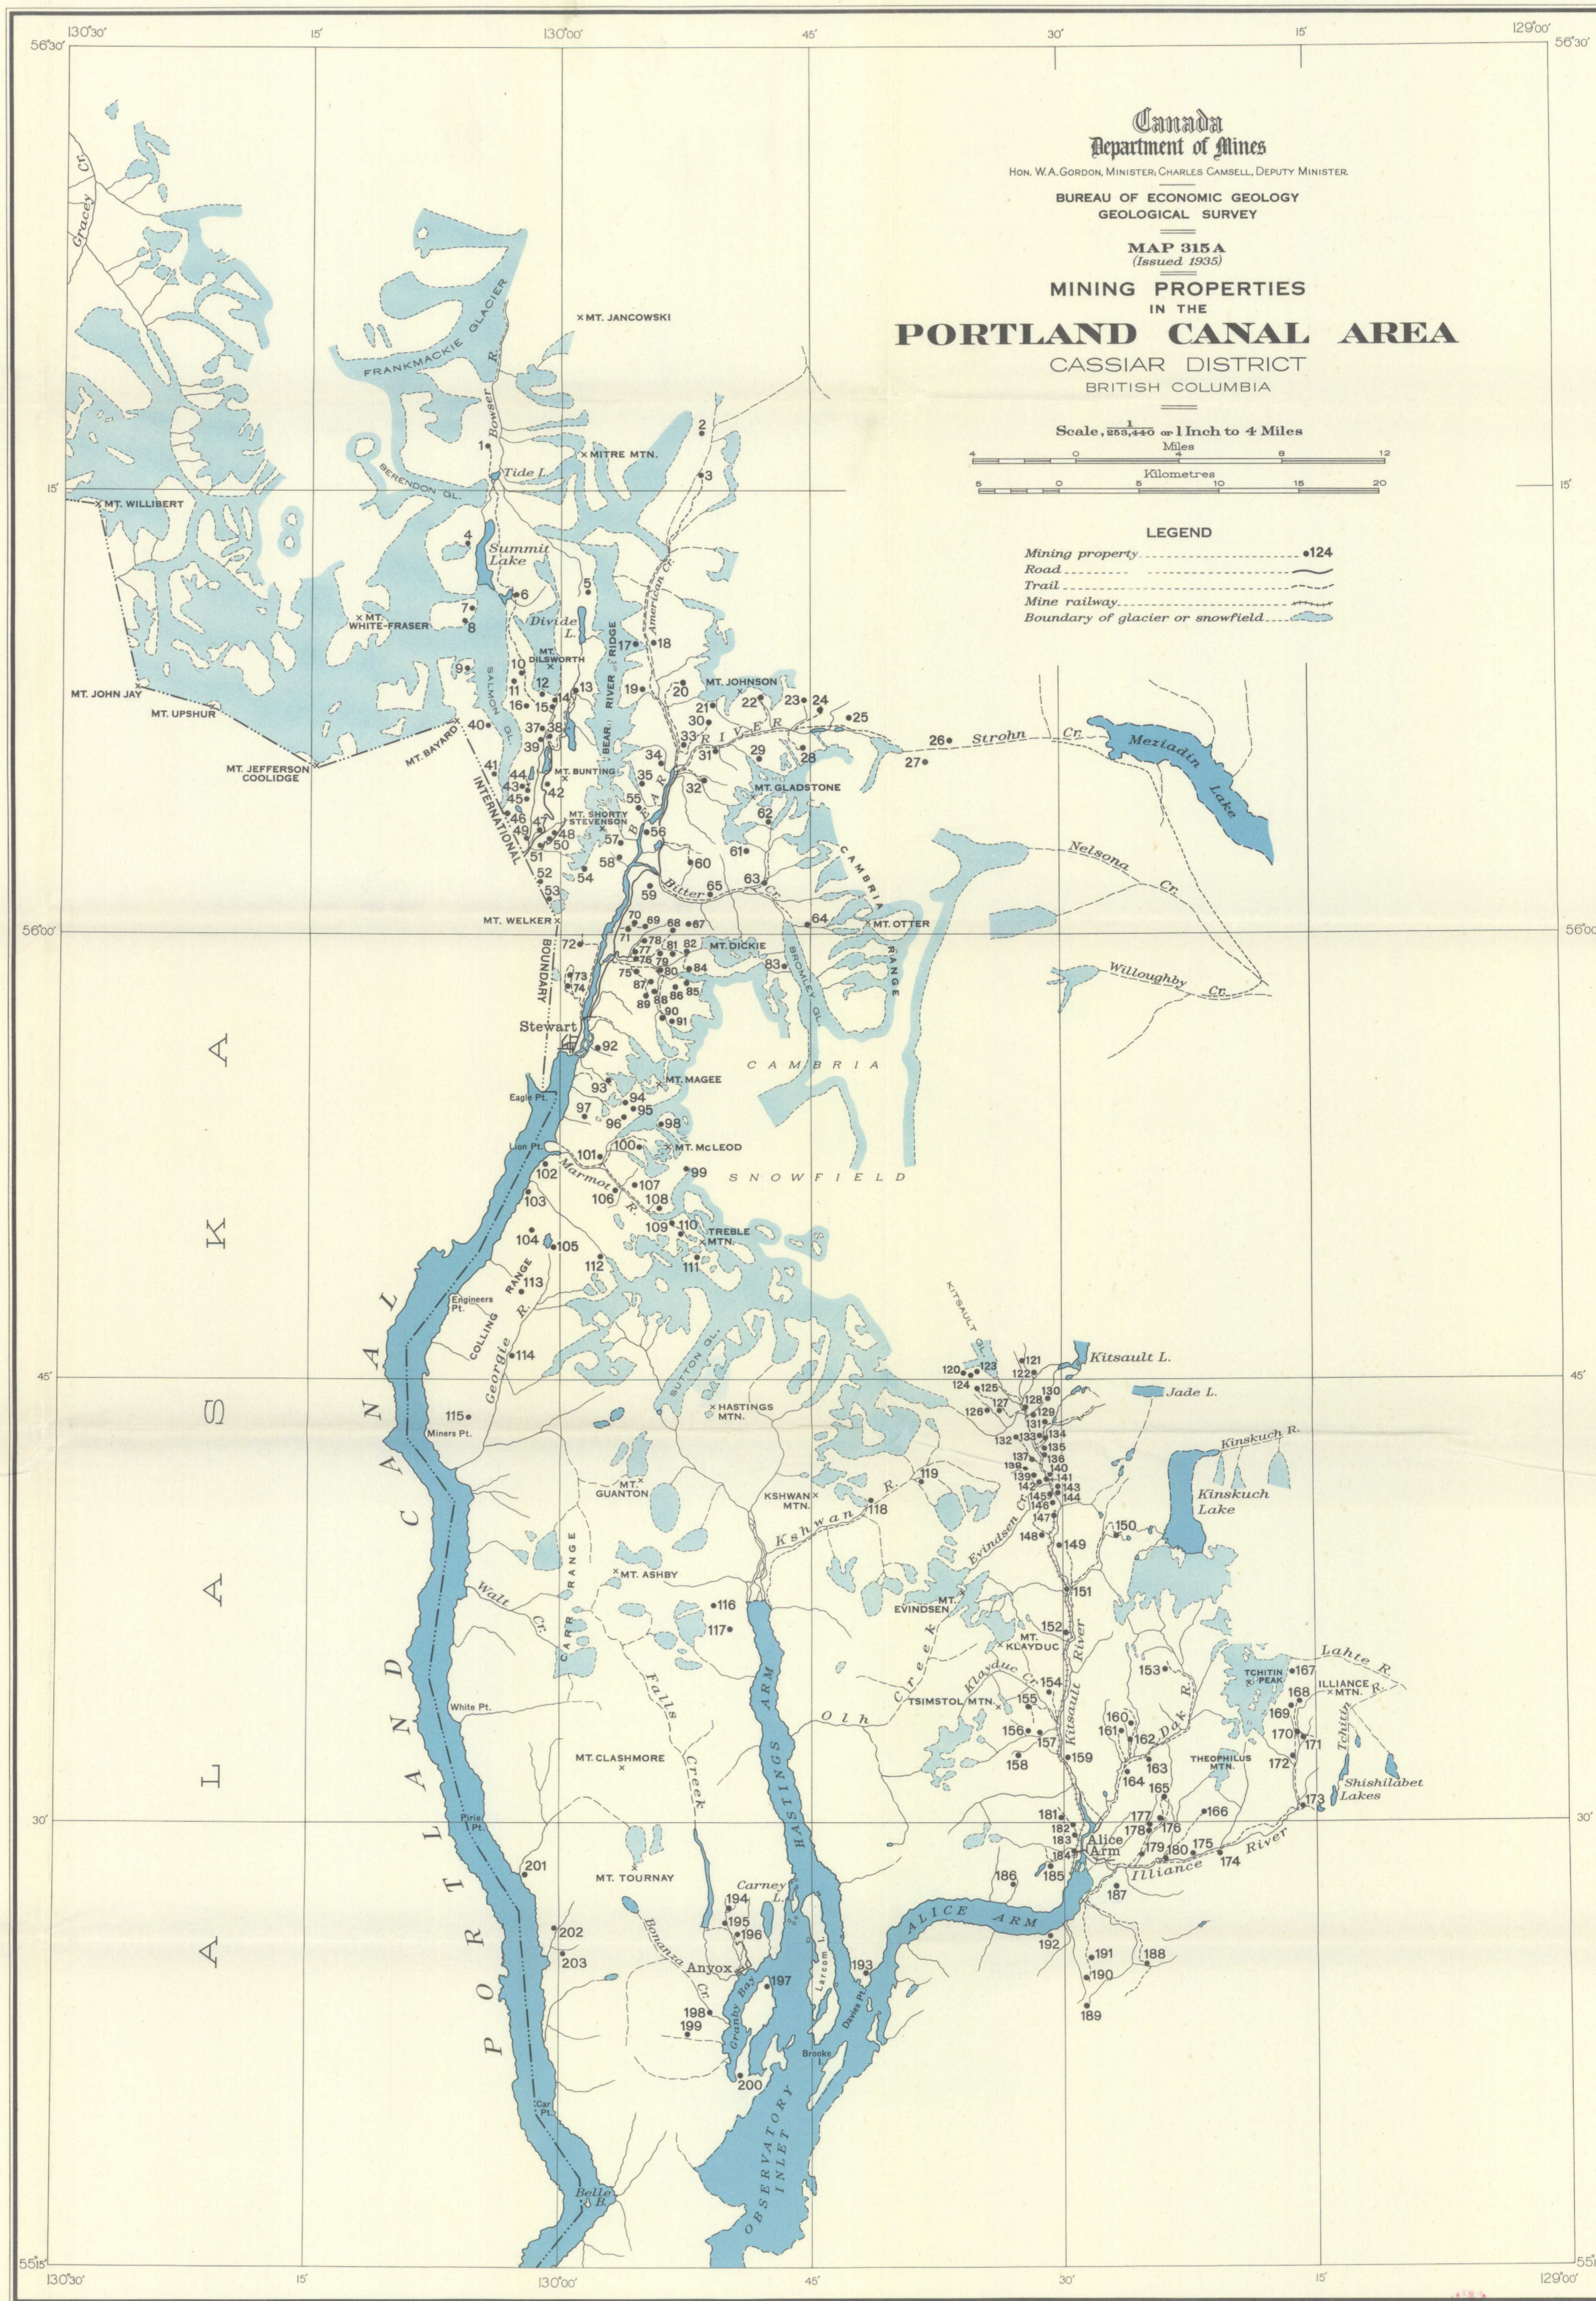

RELATED PUBLICATIONS

- MEMOIR 175: Portland Canal Area, British Columbia, 1935; by G. Hanson.
- MAP 307A: Portland Canal Area, Cassiar District, British Columbia; scale, 1 inch to 4 miles.

LIBRARY / BIBLIOTHÈQUE
MAY 25 1964
GEOLOGICAL SURVEY
COMMISSION GÉOLOGIQUE