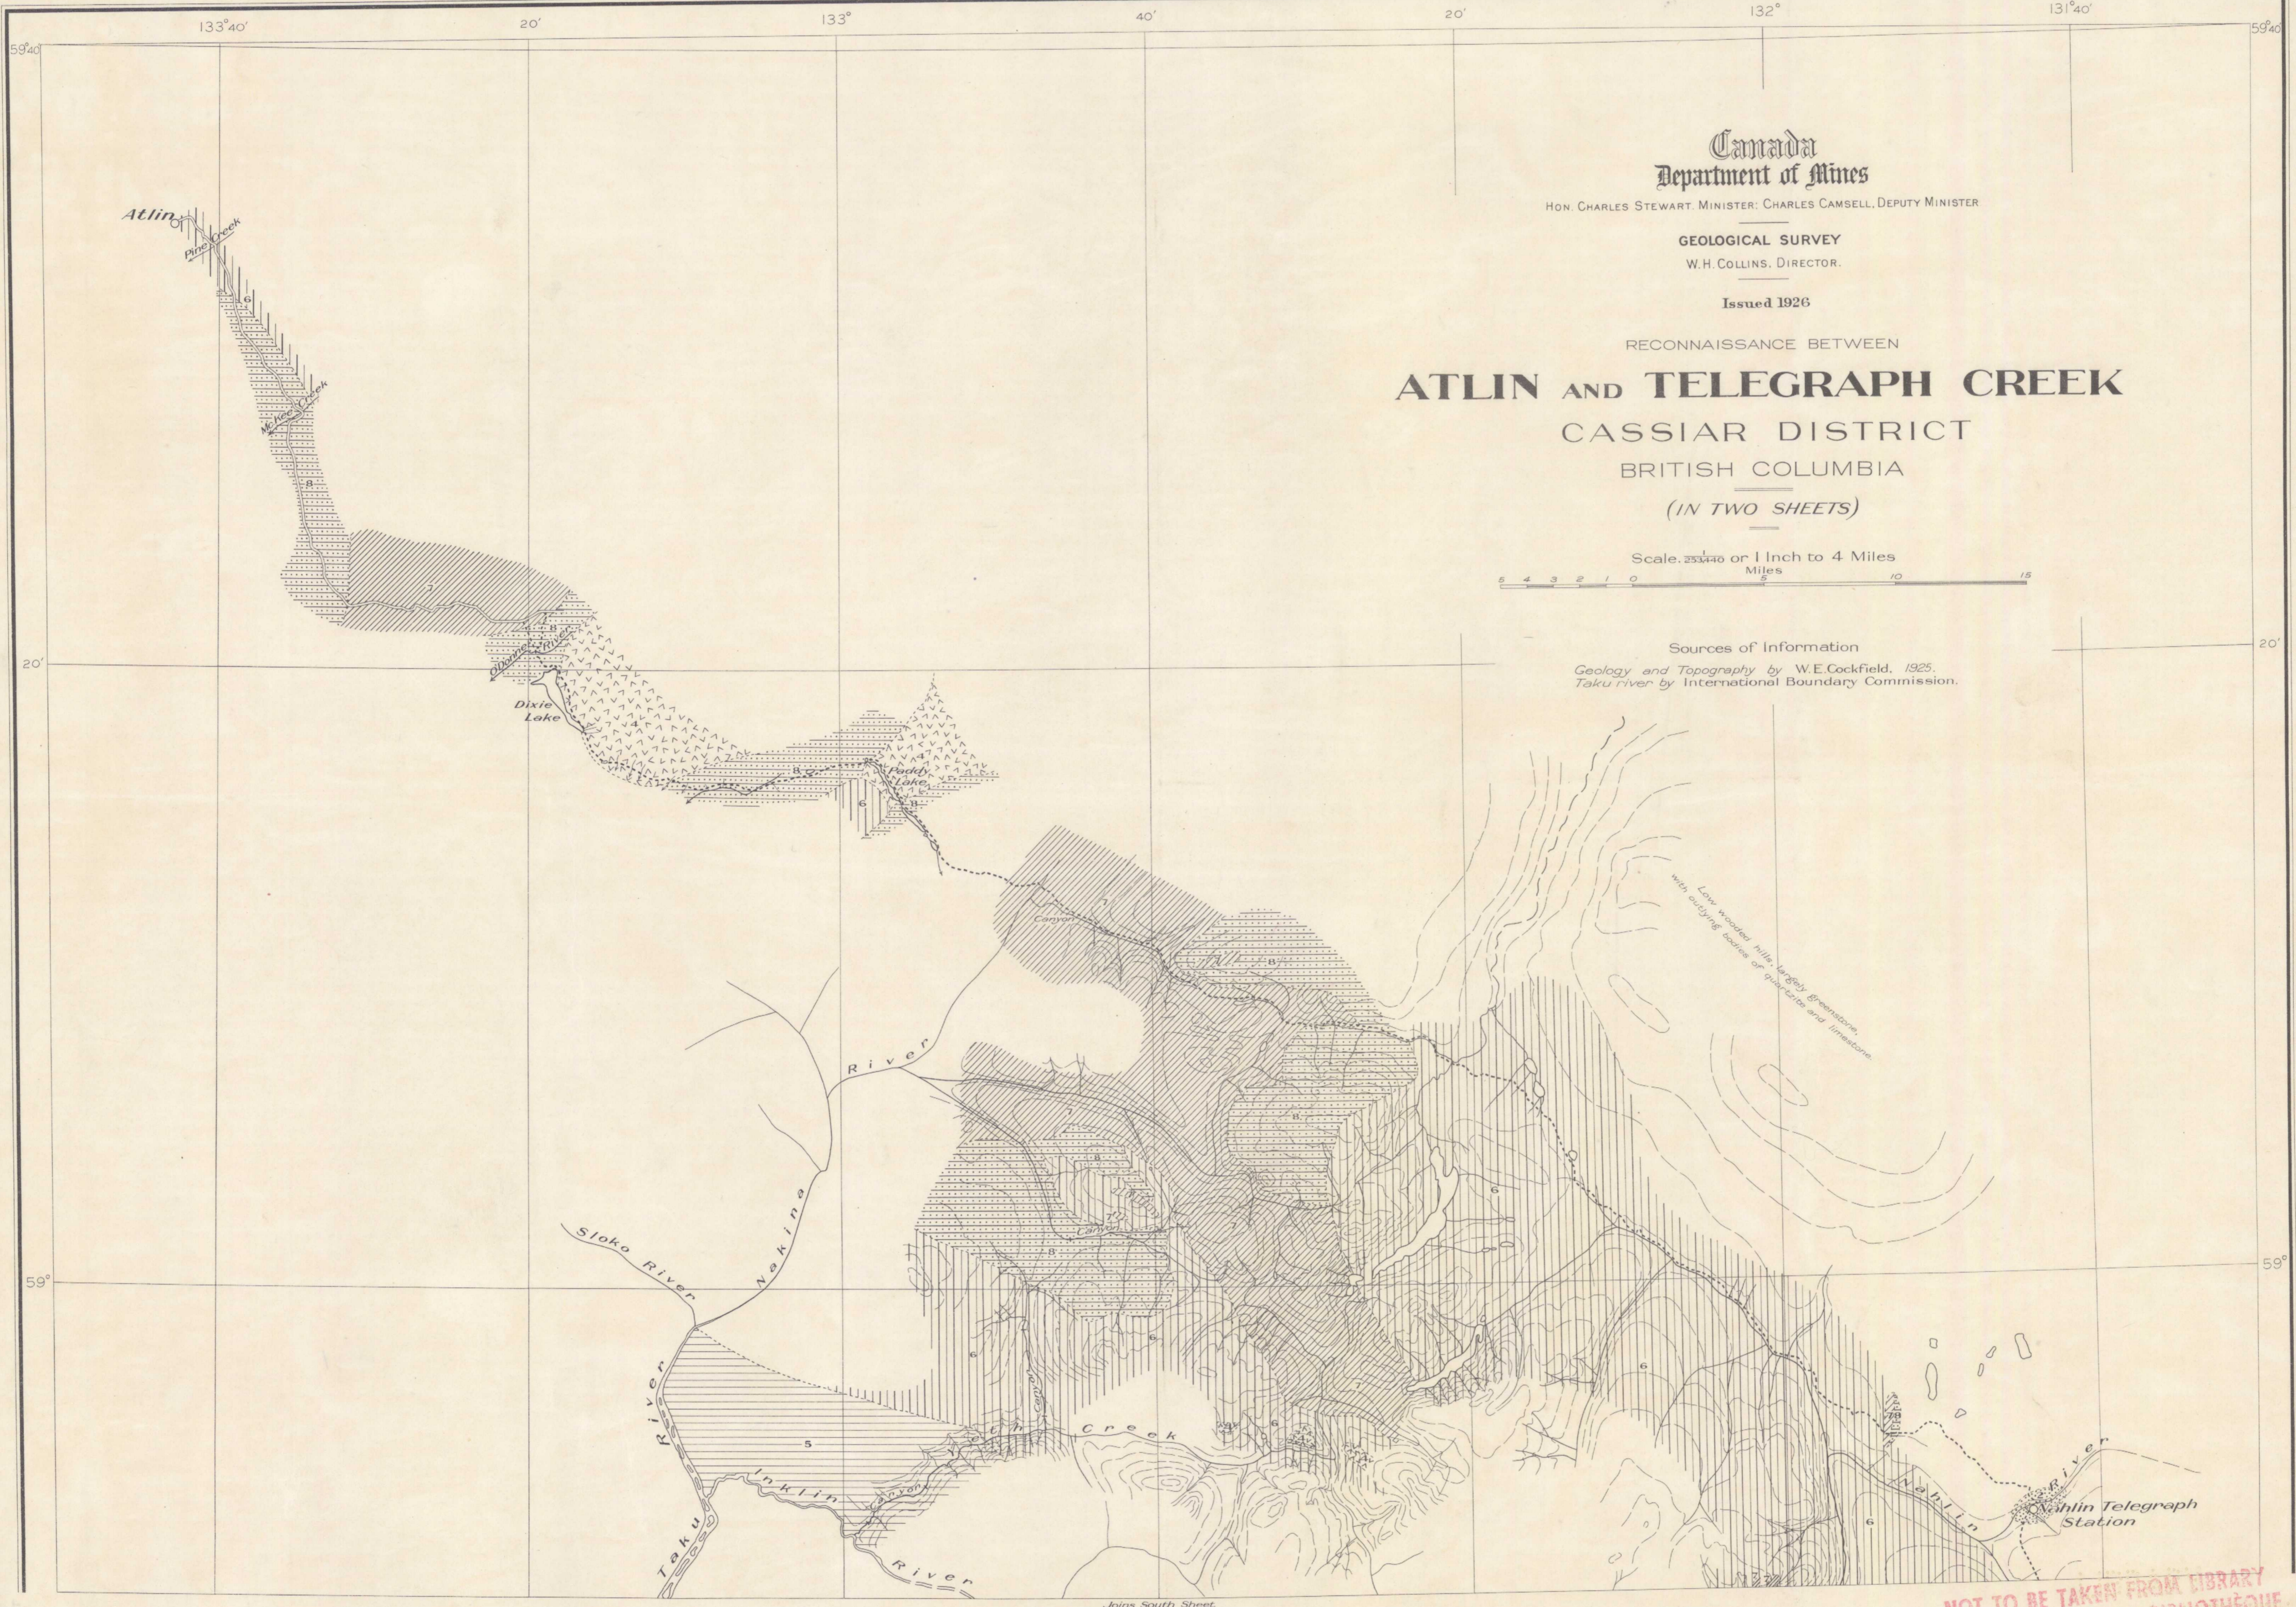

PROPERTY OF LIBRARY
GEOLOGICAL SURVEY OF CANADA
VICTORIA MEMORIAL MUSEUM BLDG., OTTAWA
LENT TO: *Geol. Museum*
DATE: *12/15/67*
PLEASE RETURN

NORTH SHEET

Library
Geological Survey of Canada

NOT TO BE TAKEN FROM LIBRARY
NE PAS SORTIR DE LA BIBLIOTHÈQUE
OF CANADA

NOT TO BE TAKEN FROM LIBRARY
NE PAS SORTIR DE LA BIBLIOTHÈQUE

2097

(Sheet 1 of 2)

Atlin & Telegraph Creek
North Sheet
5-1-2
A. Geol.

2097(N1/2)